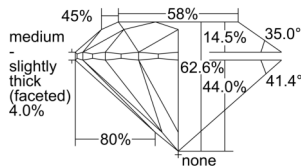

GIA®

FACSIMILE

GIA REPORT 7508255206

Verify this report at GIA.edu

GIA NATURAL DIAMOND DOSSIER®

August 23, 2024
GIA Report Number 7508255206
Shape and Cutting Style ..... Round Brilliant
Measurements ..... 5.87 - 5.89 x 3.68 mm

GRADING RESULTS

Carat Weight ..... 0.78 carat
Color Grade ..... F
Clarity Grade S11
Cut Grade ..... Excellent

ADDITIONAL GRADING INFORMATION

Polish ..... Excellent
Symmetry ..... Excellent
Fluorescence ..... None
Clarity Characteristics ..... Crystal, Cloud
Inscription(s): GIA 7508255206

PROPORTIONS

Profile to actual proportions

GRADING SCALES

GIA COLOR SCALE	GIA CLARITY SCALE	GIA CUT SCALE	
D	FLAWLESS	EXCELLENT	
E	INTERNALLY FLAWLESS		
F		VVS₁	VERY GOOD
G	VVS₂		
H	VS₁	GOOD	
I	VS₂		
J	S1₁	FAIR	
K	S1₂		
L	I₁	POOR	
M	I₂		
N	I₃		
O			
P			
Q			
R			
S			
T			
U			
V			
W			
X			
Y			
Z