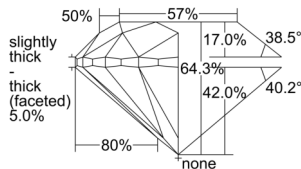

GIA®

FACSIMILE

GIA REPORT 7508255936

Verify this report at GIA.edu

GIA NATURAL DIAMOND DOSSIER®

August 23, 2024
GIA Report Number 7508255936
Shape and Cutting Style ..... Round Brilliant
Measurements ..... 4.95 - 4.98 x 3.19 mm

GRADING RESULTS

Carat Weight ..... 0.50 carat
Color Grade ..... G
Clarity Grade S11
Cut Grade ..... Very Good

ADDITIONAL GRADING INFORMATION

Polish ..... Excellent
Symmetry ..... Excellent
Fluorescence ..... None
Clarity Characteristics ..... Cloud, Crystal
Inscription(s): GIA 7508255936

PROPORTIONS

Profile to actual proportions

GRADING SCALES

GIA COLOR SCALE

COLOREDNESS	D
	E
	F
	G
	H
	I
	J
NEAR COLORLESS	K
	L
Faint	M
	N
	O
	P
Very Light	Q
	R
	S
	T
	U
	V
Light	W
	X
	Y
	Z

GIA CLARITY SCALE

VERY VERY SLIGHTLY INCLUDED	FLAWLESS
	INTERNALLY FLAWLESS
VERY SLIGHTLY INCLUDED	VVS₁
	VVS₂
SLIGHTLY INCLUDED	VS₁
	VS₂
INCLUDED	I₁
	I₂
	I₃

GIA CUT SCALE

EXCELLENT
VERY GOOD
GOOD
FAIR
POOR