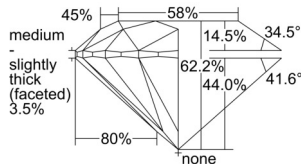

GIA®

FACSIMILE

GIA NATURAL DIAMOND DOSSIER®

August 28, 2024
GIA Report Number 7508256719
Shape and Cutting Style ..... Round Brilliant
Measurements ..... 4.73 - 4.75 x 2.95 mm

GRADING RESULTS

Carat Weight ..... 0.40 carat
Color Grade ..... E
Clarity Grade VS1
Cut Grade ..... Excellent

ADDITIONAL GRADING INFORMATION

Polish ..... Excellent
Symmetry ..... Excellent
Fluorescence ..... None
Clarity Characteristics ..... Feather, Pinpoint
Inscription(s): GIA 7508256719

GIA REPORT 7508256719

Verify this report at GIA.edu

PROPORTIONS

Profile to actual proportions

GRADING SCALES

GIA COLOR SCALE	GIA CLARITY SCALE	GIA CUT SCALE	
D	FLAWLESS	EXCELLENT	
E	INTERNALLY FLAWLESS		
F		VVS₁	VERY GOOD
G	VVS₂		
H	VS₁	GOOD	
I	VS₂		
J	SI₁	FAIR	
K	SI₂		
L	I₁	POOR	
M			
N			
O	I₂		
P			
Q	I₃		
R			
S			
T			
U			
V			
W			
X			
Y			
Z