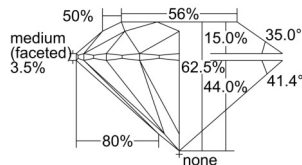

GIA®

FACSIMILE

GIA REPORT 7508259036

Verify this report at GIA.edu

GIA NATURAL DIAMOND DOSSIER®

August 23, 2024
GIA Report Number 7508259036
Shape and Cutting Style ..... Round Brilliant
Measurements ..... 6.20 - 6.22 x 3.88 mm

GRADING RESULTS

Carat Weight ..... 0.91 carat
Color Grade ..... G
Clarity Grade S11
Cut Grade ..... Excellent

ADDITIONAL GRADING INFORMATION

Polish ..... Excellent
Symmetry ..... Excellent
Fluorescence ..... Medium Blue
Clarity Characteristics..... Crystal, Feather
Inscription(s): GIA 7508259036

PROPORTIONS

Profile to actual proportions

GRADING SCALES

GIA COLOR SCALE

COLORED	D
	E
	F
	G
	H
	I
	J
NEAR COLORLESS	K
	L
	M
	N
	O
	P
	Q
	R
	S
	T
	U
	V
	W
	X
	Y
LIGHT	Z

GIA CLARITY SCALE

FLAWLESS	INTERNAL FLAWLESS	
		FLAWLESS
VERY VERY SLIGHTLY INCLUDED	VVS₁	
	VVS₂	
VERY SLIGHTLY INCLUDED	VS₁	
	VS₂	
SLIGHTLY INCLUDED	SI₁	
	SI₂	
INCLUDED	I₁	
	I₂	
	I₃	

GIA CUT SCALE

EXCELLENT
VERY GOOD
GOOD
FAIR
POOR