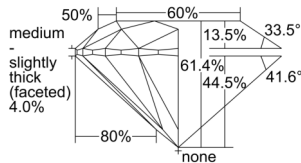

GIA®

FACSIMILE

GIA NATURAL DIAMOND DOSSIER®

August 30, 2024
GIA Report Number 7508264724
Shape and Cutting Style ..... Round Brilliant
Measurements ..... 4.68 - 4.70 x 2.88 mm

GRADING RESULTS

Carat Weight ..... 0.38 carat
Color Grade ..... F
Clarity Grade VVS2
Cut Grade ..... Excellent

ADDITIONAL GRADING INFORMATION

Polish ..... Excellent
Symmetry ..... Excellent
Fluorescence ..... Faint
Clarity Characteristics..... Pinpoint, Cloud, Surface Graining
Inspection(s): GIA 7508264724

GIA REPORT 7508264724

Verify this report at GIA.edu

PROPORTIONS

Profile to actual proportions

GRADING SCALES

GIA COLOR SCALE	GIA CLARITY SCALE	GIA CUT SCALE	
D	FLAWLESS	EXCELLENT	
E	INTERNALLY FLAWLESS		
F		VVS₁	VERY GOOD
G	VVS₂		
H	VS₁	GOOD	
I	VS₂		
J	SI₁	FAIR	
K	SI₂		
L	I₁	POOR	
M	I₂		
N	I₃		
O			
P			
Q			
R			
S			
T			
U			
V			
W			
X			
Y			
Z