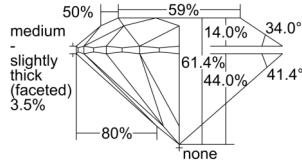

GIA®

FACSIMILE

GIA REPORT

7508264861

Verify this report at GIA.edu

GIA NATURAL DIAMOND DOSSIER®

August 30, 2024
GIA Report Number 7508264861
Shape and Cutting Style ..... Round Brilliant
Measurements ..... 5.10 - 5.12 x 3.14 mm

GRADING RESULTS

Carat Weight ..... 0.50 carat
Color Grade ..... G
Clarity Grade VS2
Cut Grade ..... Excellent

ADDITIONAL GRADING INFORMATION

Polish ..... Excellent
Symmetry ..... Excellent
Fluorescence ..... None
Clarity Characteristics..... Feather, Crystal, Cloud
Inscription(s): GIA 7508264861

PROPORTIONS

Profile to actual proportions

GRADING SCALES

GIA COLOR SCALE

COLORLESS	D
	E
	F
	G
	H
	I
NEAR COLORLESS	J
	K
	L
FAIN	M
	N
	O
	P
	Q
VERY LIGHT	R
	S
	T
	U
	V
	W
	X
	Y
LIGHT	Z

GIA CLARITY SCALE

FLAWLESS	INTERNAL FLAWLESS	
		FLAWLESS
VERY VERY SLIGHTLY INCLUDED	VVS₁	
	VVS₂	
VERY SLIGHTLY INCLUDED	VS₁	
	VS₂	
SLIGHTLY INCLUDED	SI₁	
	SI₂	
INCLUDED	I₁	
	I₂	
	I₃	

GIA CUT SCALE

EXCELLENT
VERY GOOD
GOOD
FAIR
POOR