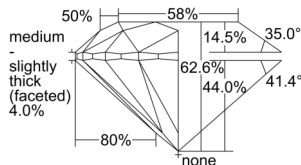

GIA®

FACSIMILE

GIA REPORT 7508265268

Verify this report at GIA.edu

GIA NATURAL DIAMOND DOSSIER®

August 28, 2024
GIA Report Number 7508265268
Shape and Cutting Style ..... Round Brilliant
Measurements ..... 4.68 - 4.71 x 2.94 mm

GRADING RESULTS

Carat Weight ..... 0.40 carat
Color Grade ..... D
Clarity Grade S11
Cut Grade ..... Excellent

ADDITIONAL GRADING INFORMATION

Polish ..... Excellent
Symmetry ..... Excellent
Fluorescence ..... None
Clarity Characteristics ..... Cloud, Crystal
Inscription(s): GIA 7508265268

PROPORTIONS

Profile to actual proportions

GRADING SCALES

GIA COLOR SCALE	GIA CLARITY SCALE	GIA CUT SCALE	
D	FLAWLESS	EXCELLENT	
E	INTERNALLY FLAWLESS		
F		VVS₁	VERY GOOD
G	VVS₂		
H	VS₁	GOOD	
I	VS₂		
J	S1₁	FAIR	
K	S1₂		
L	I₁	POOR	
M	I₂		
N	I₃		
O			
P			
Q			
R			
S			
T			
U			
V			
W			
X			
Y			
Z