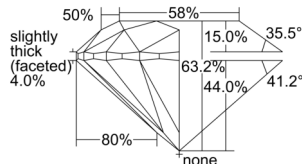

GIA®

FACSIMILE

GIA REPORT 7508268338

Verify this report at GIA.edu

GIA NATURAL DIAMOND DOSSIER®

August 23, 2024
GIA Report Number 7508268338
Shape and Cutting Style ..... Round Brilliant
Measurements ..... 5.30 - 5.36 x 3.37 mm

GRADING RESULTS

Carat Weight ..... 0.60 carat
Color Grade ..... D
Clarity Grade VVS1
Cut Grade ..... Excellent

ADDITIONAL GRADING INFORMATION

Polish ..... Excellent
Symmetry ..... Very Good
Fluorescence ..... None
Clarity Characteristics ..... Pinpoint
Inscription(s): GIA 7508268338

PROPORTIONS

Profile to actual proportions

GRADING SCALES

GIA COLOR SCALE

COLOREDNESS	D
	E
	F
	G
	H
	I
	J
NEAR COLORLESS	K
	L
FAIN	M
	N
	O
	P
VERY LIGHT	Q
	R
	S
	T
	U
	V
LIGHT	W
	X
	Y
	Z

GIA CLARITY SCALE

VERY VERY SLIGHTLY INCLUDED	FLAWLESS
	INTERNALLY FLAWLESS
VERY SLIGHTLY INCLUDED	VVS₁
	VVS₂
SLIGHTLY INCLUDED	VS₁
	VS₂
INCLUDED	SI₁
	SI₂
	I₁
	I₂
	I₃

GIA CUT SCALE

EXCELLENT
VERY GOOD
GOOD
FAIR
POOR