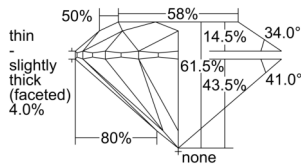

GIA®

FACSIMILE

GIA REPORT 7508269736

Verify this report at GIA.edu

GIA NATURAL DIAMOND DOSSIER®

August 23, 2024
GIA Report Number 7508269736
Shape and Cutting Style ..... Round Brilliant
Measurements ..... 4.26 - 4.32 x 2.64 mm

GRADING RESULTS

Carat Weight ..... 0.30 carat
Color Grade ..... E
Clarity Grade VS2
Cut Grade ..... Excellent

ADDITIONAL GRADING INFORMATION

Polish ..... Excellent
Symmetry ..... Very Good
Fluorescence ..... None
Clarity Characteristics.. Crystal, Cloud, Feather, Indented Natural
Inscription(s): GIA 7508269736

PROPORTIONS

Profile to actual proportions

GRADING SCALES

GIA COLOR SCALE	GIA CLARITY SCALE	GIA CUT SCALE	
D	FLAWLESS	EXCELLENT	
E	INTERNALLY FLAWLESS		
F		VVS₁	VERY GOOD
G	VVS₂		
H	VS₁	GOOD	
I	VS₂		
J	SI₁	FAIR	
K	SI₂		
L	I₁	POOR	
M			
N			
O	I₂		
P			
Q	I₃		
R			
S			
T			
U			
V			
W			
X			
Y			
Z