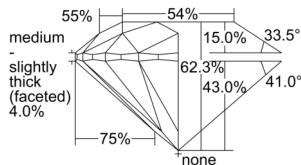

GIA®

FACSIMILE

GIA REPORT 7508270832

Verify this report at GIA.edu

GIA NATURAL DIAMOND DOSSIER®

August 27, 2024
GIA Report Number **7508270832**
Shape and Cutting Style ..... **Round Brilliant**
Measurements ..... **5.06 - 5.09 x 3.16 mm**

GRADING RESULTS

Carat Weight ..... **0.50 carat**
Color Grade ..... **F**
Clarity Grade **VVS1**
Cut Grade ..... **Excellent**

ADDITIONAL GRADING INFORMATION

Polish ..... **Excellent**
Symmetry ..... **Excellent**
Fluorescence ..... **None**
Clarity Characteristics..... **Pinpoint, Feather**
Inscription(s): **GIA 7508270832**

PROPORTIONS

Profile to actual proportions

GRADING SCALES

GIA COLOR SCALE	GIA CLARITY SCALE	GIA CUT SCALE	
D	FLAWLESS	EXCELLENT	
E	INTERNALLY FLAWLESS		
F		VVS₁	VERY GOOD
G	VVS₂		
H	VS₁	GOOD	
I	VS₂		
J	SI₁	FAIR	
K	SI₂		
L	I₁	POOR	
M	I₂		
N	I₃		
O			
P			
Q			
R			
S			
T			
U			
V			
W			
X			
Y			
Z