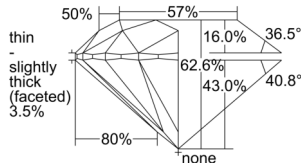

GIA®

FACSIMILE

GIA REPORT 7508273283

Verify this report at GIA.edu

GIA NATURAL DIAMOND DOSSIER®

October 08, 2024
GIA Report Number **7508273283**
Shape and Cutting Style ..... **Round Brilliant**
Measurements ..... **5.76 - 5.79 x 3.62 mm**

GRADING RESULTS

Carat Weight ..... **0.75 carat**
Color Grade ..... **G**
Clarity Grade **S12**
Cut Grade ..... **Excellent**

ADDITIONAL GRADING INFORMATION

Polish ..... **Excellent**
Symmetry ..... **Excellent**
Fluorescence ..... **None**
Clarity Characteristics..... **Twinning Wisp**
Inscription(s): **GIA 7508273283**

PROPORTIONS

Profile to actual proportions

GRADING SCALES

GIA COLOR SCALE	GIA CLARITY SCALE	GIA CUT SCALE	
D	FLAWLESS	EXCELLENT	
E	INTERNALLY FLAWLESS		
F		VVS₁	VERY GOOD
G	VVS₂		
H	VS₁	GOOD	
I	VS₂		
J	S1₁	FAIR	
K	S1₂		
L	I₁	POOR	
M	I₂		
N	I₃		
O			
P			
Q			
R			
S			
T			
U			
V			
W			
X			
Y			
Z