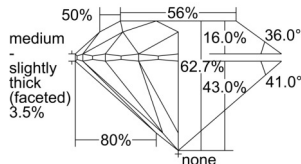

GIA®

FACSIMILE

GIA REPORT

7508274443

Verify this report at GIA.edu

GIA NATURAL DIAMOND DOSSIER®

August 26, 2024
GIA Report Number 7508274443
Shape and Cutting Style ..... Round Brilliant
Measurements ..... 4.29 - 4.32 x 2.70 mm

GRADING RESULTS

Carat Weight ..... 0.31 carat
Color Grade ..... D
Clarity Grade SI2
Cut Grade ..... Excellent

ADDITIONAL GRADING INFORMATION

Polish ..... Excellent
Symmetry ..... Excellent
Fluorescence ..... Medium Blue
Clarity Characteristics ..... Crystal
Inscription(s): GIA 7508274443

PROPORTIONS

Profile to actual proportions

GRADING SCALES

GIA COLOR SCALE

COLORESS	D
	E
	F
	G
	H
	I
	J
NEAR COLORESS	K
	L
FANIT	M
	N
	O
	P
VERY LIGHT	R
	S
	T
	U
	V
	W
	X
	Y
LIGHT	Z

GIA CLARITY SCALE

VERY VERY SLIGHTLY INCLUDED	FLAWLESS
	INTERNALLY FLAWLESS
VERY SLIGHTLY INCLUDED	VVS₁
	VVS₂
SLIGHTLY INCLUDED	VS₁
	VS₂
INCLUDED	SI₁
	SI₂
	I₁
	I₂
	I₃

GIA CUT SCALE

EXCELLENT
VERY GOOD
GOOD
FAIR
POOR