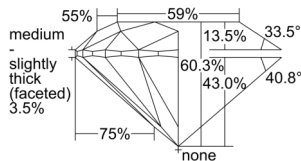

GIA®

FACSIMILE

GIA REPORT 7508275678

Verify this report at GIA.edu

GIA NATURAL DIAMOND DOSSIER®

August 26, 2024
GIA Report Number 7508275678
Shape and Cutting Style ..... Round Brilliant
Measurements ..... 4.40 - 4.42 x 2.66 mm

GRADING RESULTS

Carat Weight ..... 0.31 carat
Color Grade ..... H
Clarity Grade VS2
Cut Grade ..... Excellent

ADDITIONAL GRADING INFORMATION

Polish ..... Excellent
Symmetry ..... Excellent
Fluorescence ..... None
Clarity Characteristics ..... Crystal, Cloud
Inscription(s): GIA 7508275678

PROPORTIONS

Profile to actual proportions

GRADING SCALES

GIA COLOR SCALE	GIA CLARITY SCALE	GIA CUT SCALE	
D	FLAWLESS	EXCELLENT	
E	INTERNALLY FLAWLESS		
F		VVS₁	VERY GOOD
G	VVS₂		
H	VS₁	GOOD	
I	VS₂		
J	SI₁	FAIR	
K	SI₂		
L	I₁	POOR	
M	I₂		
N	I₃		
O			
P			
Q			
R			
S			
T			
U			
V			
W			
X			
Y			
Z