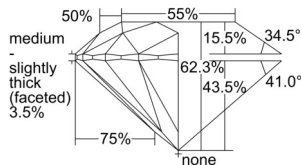

GIA®

FACSIMILE

GIA REPORT 7508276722

Verify this report at GIA.edu

GIA NATURAL DIAMOND DOSSIER®

August 26, 2024
GIA Report Number 7508276722
Shape and Cutting Style ..... Round Brilliant
Measurements ..... 4.28 - 4.30 x 2.67 mm

GRADING RESULTS

Carat Weight ..... 0.30 carat
Color Grade I
Clarity Grade S11
Cut Grade ..... Excellent

ADDITIONAL GRADING INFORMATION

Polish ..... Excellent
Symmetry ..... Excellent
Fluorescence ..... Faint
Clarity Characteristics ..... Crystal, Feather
Inscription(s): GIA 7508276722

PROPORTIONS

Profile to actual proportions

GRADING SCALES

GIA COLOR SCALE	GIA CLARITY SCALE	GIA CUT SCALE	
D	FLAWLESS	EXCELLENT	
E	INTERNALLY FLAWLESS		
F		VVS₁	VERY GOOD
G	VVS₂		
H	VS₁	GOOD	
I	VS₂		
J	S1₁	FAIR	
K	S1₂		
L	I₁	POOR	
M	I₂		
N	I₃		
O			
P			
Q			
R			
S			
T			
U			
V			
W			
X			
Y			
Z