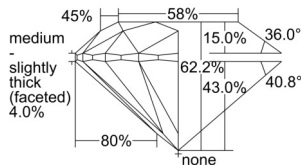

GIA®

FACSIMILE

GIA REPORT 7508276826

Verify this report at GIA.edu

GIA NATURAL DIAMOND DOSSIER®

August 29, 2024
GIA Report Number 7508276826
Shape and Cutting Style ..... Round Brilliant
Measurements ..... 5.05 - 5.08 x 3.15 mm

GRADING RESULTS

Carat Weight ..... 0.50 carat
Color Grade ..... H
Clarity Grade VS1
Cut Grade ..... Excellent

ADDITIONAL GRADING INFORMATION

Polish ..... Excellent
Symmetry ..... Excellent
Fluorescence ..... Faint
Clarity Characteristics..... Crystal, Cloud, Pinpoint
Inscription(s): GIA 7508276826

PROPORTIONS

Profile to actual proportions

GRADING SCALES

GIA COLOR SCALE	GIA CLARITY SCALE	GIA CUT SCALE	
D	FLAWLESS	EXCELLENT	
E	INTERNALLY FLAWLESS		
F		VVS₁	VERY GOOD
G	VVS₂		
H	VS₁	GOOD	
I	VS₂		
J	SI₁	FAIR	
K	SI₂		
L	I₁	POOR	
M	I₂		
N	I₃		
O			
P			
Q			
R			
S			
T			
U			
V			
W			
X			
Y			
Z