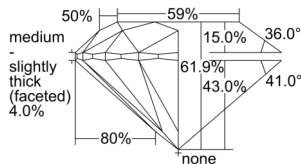

GIA®

FACSIMILE

GIA REPORT 7508278443

Verify this report at GIA.edu

GIA NATURAL DIAMOND DOSSIER®

August 27, 2024
GIA Report Number **7508278443**
Shape and Cutting Style ..... **Round Brilliant**
Measurements ..... **4.51 - 4.52 x 2.79 mm**

GRADING RESULTS

Carat Weight ..... **0.35 carat**
Color Grade ..... **K**
Clarity Grade **S11**
Cut Grade ..... **Excellent**

ADDITIONAL GRADING INFORMATION

Polish ..... **Excellent**
Symmetry ..... **Excellent**
Fluorescence ..... **None**
Clarity Characteristics..... **Twinning Wisp, Cloud**
Inscription(s): **GIA 7508278443**

PROPORTIONS

Profile to actual proportions

GRADING SCALES

GIA COLOR SCALE	GIA CLARITY SCALE	GIA CUT SCALE	
D	FLAWLESS	EXCELLENT	
E	INTERNALLY FLAWLESS		
F		VVS₁	VERY GOOD
G	VVS₂		
H	VS₁	GOOD	
I	VS₂		
J	S1₁	FAIR	
K	S1₂		
L	I₁	POOR	
M	I₂		
N	I₃		
O