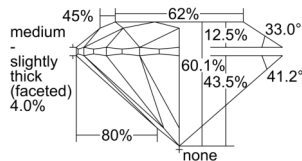

GIA®

FACSIMILE

GIA REPORT

7508279346

Verify this report at GIA.edu

GIA NATURAL DIAMOND DOSSIER®

August 28, 2024
GIA Report Number 7508279346
Shape and Cutting Style ..... Round Brilliant
Measurements ..... 4.38 - 4.40 x 2.64 mm

GRADING RESULTS

Carat Weight ..... 0.31 carat
Color Grade ..... E
Clarity Grade VS1
Cut Grade ..... Excellent

ADDITIONAL GRADING INFORMATION

Polish ..... Excellent
Symmetry ..... Excellent
Fluorescence ..... None
Clarity Characteristics ..... Cloud
Inscription(s): GIA 7508279346

PROPORTIONS

GRADING SCALES

GIA COLOR SCALE

COLORESS	D
	E
	F
	G
	H
	I
	J
NEAR COLORESS	K
	L
FANIT	M
	N
	O
	P
	Q
VERY LIGHT	R
	S
	T
	U
	V
	W
	X
	Y
LIGHT	Z

GIA CLARITY SCALE

VERY VERY SLIGHTLY INCLUDED	FLAWLESS
	INTERNALLY FLAWLESS
VERY SLIGHTLY INCLUDED	VVS₁
	VVS₂
SLIGHTLY INCLUDED	VS₁
	VS₂
INCLUDED	SI₁
	SI₂
	I₁
	I₂
	I₃

GIA CUT SCALE

EXCELLENT
VERY GOOD
GOOD
FAIR
POOR