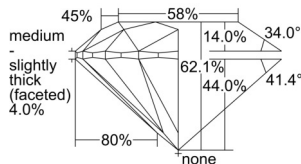

GIA®

FACSIMILE

GIA REPORT 7508279650

Verify this report at GIA.edu

GIA NATURAL DIAMOND DOSSIER®

August 28, 2024
GIA Report Number 7508279650
Shape and Cutting Style ..... Round Brilliant
Measurements ..... 5.07 - 5.10 x 3.16 mm

GRADING RESULTS

Carat Weight ..... 0.50 carat
Color Grade I
Clarity Grade VS1
Cut Grade ..... Excellent

ADDITIONAL GRADING INFORMATION

Polish ..... Excellent
Symmetry ..... Excellent
Fluorescence ..... None
Clarity Characteristics ..... Feather
Inscription(s): GIA 7508279650

PROPORTIONS

Profile to actual proportions

GRADING SCALES

GIA COLOR SCALE	GIA CLARITY SCALE	GIA CUT SCALE
D	FLAWLESS	EXCELLENT
E	FLAWLESS	
F	INTERNALLY FLAWLESS	VERY GOOD
G	FLAWLESS	
H	VVS₁	GOOD
I	VVS₂	
J	VS₁	FAIR
K	VS₂	
L	SI₁	POOR
M	SI₂	
N	I₁	
O	I₂	
P	I₃	
Q		
R		
S		
T		
U		
V		
W		
X		
Y		
Z