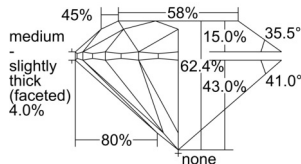

GIA®

FACSIMILE

GIA REPORT 7508279884

Verify this report at GIA.edu

GIA NATURAL DIAMOND DOSSIER®

August 28, 2024
GIA Report Number 7508279884
Shape and Cutting Style ..... Round Brilliant
Measurements ..... 4.09 - 4.11 x 2.56 mm

GRADING RESULTS

Carat Weight ..... 0.26 carat
Color Grade ..... G
Clarity Grade VS1
Cut Grade ..... Excellent

ADDITIONAL GRADING INFORMATION

Polish ..... Excellent
Symmetry ..... Excellent
Fluorescence ..... None
Clarity Characteristics..... Crystal, Needle, Pinpoint
Inspection(s): GIA 7508279884

PROPORTIONS

Profile to actual proportions

GRADING SCALES

GIA COLOR SCALE	GIA CLARITY SCALE	GIA CUT SCALE	
COLOURLESS D	FLAWLESS	EXCELLENT	
E	INTERNALLY FLAWLESS		
F		VVS₁	VERY GOOD
G	VVS₂		
H	VS₁	GOOD	
I	VS₂		
J	SI₁	FAIR	
K	SI₂		
L	I₁	POOR	
M	I₂		
N	I₃		
O			
P			
Q			
R			
S			
T			
U			
V			
W			
X			
Y			
Z