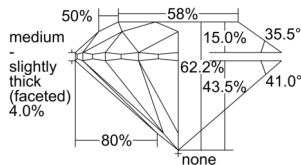

GIA®

FACSIMILE

GIA REPORT 7508280678

Verify this report at GIA.edu

GIA NATURAL DIAMOND DOSSIER®

August 26, 2024
GIA Report Number 7508280678
Shape and Cutting Style ..... Round Brilliant
Measurements ..... 5.37 - 5.40 x 3.35 mm

GRADING RESULTS

Carat Weight ..... 0.60 carat
Color Grade ..... G
Clarity Grade VS2
Cut Grade ..... Excellent

ADDITIONAL GRADING INFORMATION

Polish ..... Excellent
Symmetry ..... Excellent
Fluorescence ..... None
Clarity Characteristics ..... Cloud, Crystal
Inscription(s): GIA 7508280678

PROPORTIONS

Profile to actual proportions

GRADING SCALES

GIA COLOR SCALE

COLORED	D
	E
	F
	G
	H
	I
	J
NEAR COLORLESS	K
	L
	M
	N
	O
	P
	Q
	R
	S
	T
	U
	V
	W
	X
	Y
	Z

GIA CLARITY SCALE

FLAWLESS	FLAWLESS	
		EXCELLENT
INTERNALLY FLAWLESS	VVS₁	
		VERY GOOD
VVS₂	VS₁	
		GOOD
VS₂	SI₁	
		SI₂
I₁	FAIR	
		I₂
I₃	POOR	

GIA CUT SCALE

EXCELLENT
VERY GOOD
GOOD
FAIR
POOR