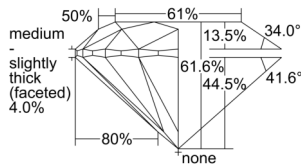

GIA®

FACSIMILE

GIA REPORT 7508281930

Verify this report at GIA.edu

GIA NATURAL DIAMOND DOSSIER®

August 30, 2024
GIA Report Number 7508281930
Shape and Cutting Style ..... Round Brilliant
Measurements ..... 5.71 - 5.74 x 3.52 mm

GRADING RESULTS

Carat Weight ..... 0.71 carat
Color Grade ..... F
Clarity Grade S11
Cut Grade ..... Excellent

ADDITIONAL GRADING INFORMATION

Polish ..... Excellent
Symmetry ..... Excellent
Fluorescence ..... None
Clarity Characteristics ..... Cloud, Crystal
Inscription(s): GIA 7508281930

PROPORTIONS

Profile to actual proportions

GRADING SCALES

GIA COLOR SCALE	GIA CLARITY SCALE	GIA CUT SCALE	
D	FLAWLESS	EXCELLENT	
E	INTERNALLY FLAWLESS		
F		VVS₁	VERY GOOD
G	VVS₂		
H	VS₁	GOOD	
I	VS₂		
J	S1₁	FAIR	
K	S1₂		
L	I₁	POOR	
M	I₂		
N	I₃		
O			
P			
Q			
R			
S			
T			
U			
V			
W			
X			
Y			
Z