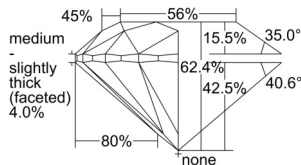

GIA®

FACSIMILE

GIA REPORT 7508282775

Verify this report at GIA.edu

GIA NATURAL DIAMOND DOSSIER®

August 26, 2024
GIA Report Number 7508282775
Shape and Cutting Style ..... Round Brilliant
Measurements ..... 5.21 - 5.24 x 3.26 mm

GRADING RESULTS

Carat Weight ..... 0.55 carat
Color Grade ..... D
Clarity Grade VS1
Cut Grade ..... Excellent

ADDITIONAL GRADING INFORMATION

Polish ..... Excellent
Symmetry ..... Excellent
Fluorescence ..... Strong Blue
Clarity Characteristics ..... Crystal
Inscription(s): GIA 7508282775

PROPORTIONS

Profile to actual proportions

GRADING SCALES

GIA COLOR SCALE	GIA CLARITY SCALE	GIA CUT SCALE	
D	FLAWLESS	EXCELLENT	
E	INTERNALLY FLAWLESS		
F		VVS₁	VERY GOOD
G	VVS₂		
H	VS₁	GOOD	
I	VS₂		
J	SI₁	FAIR	
K	SI₂		
L	I₁	POOR	
M	I₂		
N	I₃		
O			
P			
Q			
R			
S			
T			
U			
V			
W			
X			
Y			
Z