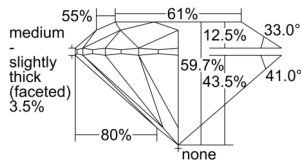

GIA®

FACSIMILE

GIA REPORT 7508287856

Verify this report at GIA.edu

GIA NATURAL DIAMOND DOSSIER®

August 27, 2024
GIA Report Number 7508287856
Shape and Cutting Style ..... Round Brilliant
Measurements ..... 5.50 - 5.51 x 3.29 mm

GRADING RESULTS

Carat Weight ..... 0.61 carat
Color Grade ..... E
Clarity Grade VS1
Cut Grade ..... Excellent

ADDITIONAL GRADING INFORMATION

Polish ..... Excellent
Symmetry ..... Excellent
Fluorescence ..... None
Clarity Characteristics..... Cloud, Indented Natural, Pinpoint
Inscription(s): GIA 7508287856

PROPORTIONS

Profile to actual proportions

GRADING SCALES

GIA COLOR SCALE	GIA CLARITY SCALE	GIA CUT SCALE	
D	FLAWLESS	EXCELLENT	
E	INTERNALLY FLAWLESS		
F		VVS₁	VERY GOOD
G	VVS₂		
H	VS₁	GOOD	
I	VS₂		
J	SI₁	FAIR	
K	SI₂		
L	I₁	POOR	
M			
N			
O	I₂		
P			
Q	I₃		
R			
S			
T			
U			
V			
W			
X			
Y			
Z