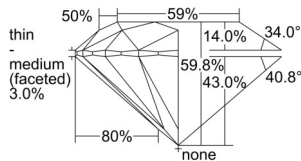

GIA®

FACSIMILE

GIA NATURAL DIAMOND DOSSIER®

August 28, 2024
GIA Report Number 7508290433
Shape and Cutting Style ..... Round Brilliant
Measurements ..... 4.87 - 4.89 x 2.92 mm

GRADING RESULTS

Carat Weight ..... 0.42 carat
Color Grade ..... G
Clarity Grade VS2
Cut Grade ..... Excellent

ADDITIONAL GRADING INFORMATION

Polish ..... Excellent
Symmetry ..... Excellent
Fluorescence ..... None
Clarity Characteristics ..... Cloud, Crystal
Inscription(s): GIA 7508290433

GIA REPORT 7508290433

Verify this report at GIA.edu

PROPORTIONS

Profile to actual proportions

GRADING SCALES

GIA COLOR SCALE	GIA CLARITY SCALE	GIA CUT SCALE	
D	FLAWLESS	EXCELLENT	
E	INTERNALLY FLAWLESS		
F		VVS₁	VERY GOOD
G	VVS₂		
H	VS₁	GOOD	
I	VS₂		
J	SI₁	FAIR	
K	SI₂		
L	I₁	POOR	
M	I₂		
N	I₃		
O			
P			
Q			
R			
S			
T			
U			
V			
W			
X			
Y			
Z