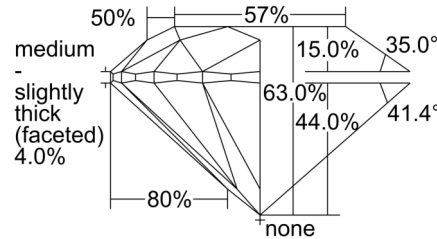

GIA NATURAL DIAMOND GRADING REPORT

August 29, 2024  
 GIA Report Number ..... 7508295228  
 Shape and Cutting Style ..... Round Brilliant  
 Measurements ..... 6.75 - 6.80 x 4.27 mm

GRADING RESULTS

Carat Weight ..... 1.21 carat  
 Color Grade ..... J  
 Clarity Grade ..... VS2  
 Cut Grade ..... Excellent

Profile to actual proportions

CLARITY CHARACTERISTICS

KEY TO SYMBOLS\*

- Crystal
- Pinpoint
- ~ Feather

\* Red symbols denote internal characteristics (inclusions). Green or black symbols denote external characteristics (blemishes). Diagram is an approximate representation of the diamond, and symbols shown indicate type, position, and approximate size of clarity characteristics. All clarity characteristics may not be shown. Details of finish are not shown.