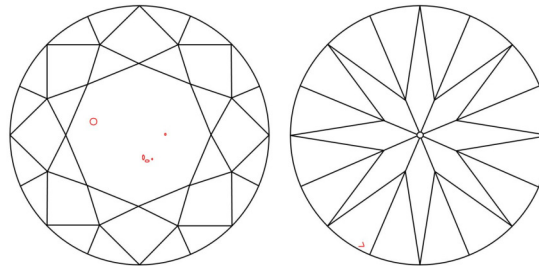

Profile to actual proportions

CLARITY CHARACTERISTICS

KEY TO SYMBOLS\*

- Crystal
- Pinpoint
- ~ Feather

\* Red symbols denote internal characteristics (inclusions). Green or black symbols denote external characteristics (blemishes). Diagram is an approximate representation of the diamond, and symbols shown indicate type, position, and approximate size of clarity characteristics. All clarity characteristics may not be shown. Details of finish are not shown.