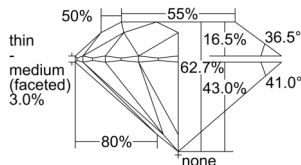

GIA®

FACSIMILE

GIA REPORT 7508297228

Verify this report at GIA.edu

GIA NATURAL DIAMOND DOSSIER®

August 28, 2024
GIA Report Number 7508297228
Shape and Cutting Style ..... Round Brilliant
Measurements ..... 4.50 - 4.53 x 2.83 mm

GRADING RESULTS

Carat Weight ..... 0.35 carat
Color Grade ..... G
Clarity Grade S11
Cut Grade ..... Excellent

ADDITIONAL GRADING INFORMATION

Polish ..... Excellent
Symmetry ..... Excellent
Fluorescence ..... None
Clarity Characteristics ..... Crystal
Inscription(s): GIA 7508297228

PROPORTIONS

Profile to actual proportions

GRADING SCALES

GIA COLOR SCALE	GIA CLARITY SCALE	GIA CUT SCALE
COLOURLESS	FLAWLESS	EXCELLENT
D	FLAWLESS	
E	INTERNALLY FLAWLESS	VERY GOOD
F		
G	VVS₁	GOOD
H	VVS₂	
I	VS₁	FAIR
J		
K	VS₂	POOR
L	S1₁	
M	S1₂	
N	I₁	
O		
P	I₂	
Q		
R	I₃	
S		
T		
U		
V		
W		
X		
Y		
Z