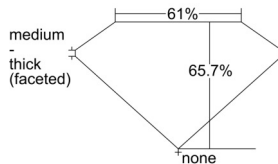

GIA®

FACSIMILE

GIA REPORT 7508298116

Verify this report at GIA.edu

GIA NATURAL DIAMOND DOSSIER®

August 28, 2024
GIA Report Number 7508298116
Shape and Cutting Style ..... Marquise Brilliant
Measurements ..... 8.58 x 4.64 x 3.05 mm

GRADING RESULTS

Carat Weight ..... 0.70 carat
Color Grade ..... E
Clarity Grade VS1

ADDITIONAL GRADING INFORMATION

Polish ..... Excellent
Symmetry ..... Excellent
Fluorescence ..... None
Clarity Characteristics..... Crystal, Feather, Needle, Cloud
Inscription(s): GIA 7508298116

PROPORTIONS

Profile not to actual proportions

GRADING SCALES

GIA COLOR SCALE		GIA CLARITY SCALE			
COLORLESS	D	VERY VERY SLIGHTLY INCLUDED	FLAWLESS		
	E		INTERNALLY FLAWLESS		
	F	VERY SLIGHTLY INCLUDED	VS₁		
	G		VS₂		
	H		VS₁		
	NEAR COLORLESS	I	SLIGHTLY INCLUDED	SI₁	
		J		SI₂	
		FAINT	K	INCLUDED	I₁
			L		I₂
			M		I₃
VERT LIGHT	N		NOT GRADED		
	O				
	P				
	Q				
	R				
LIGHT	S				
	T				
	U				
	V				
	W				
	X				
	Y				
	Z