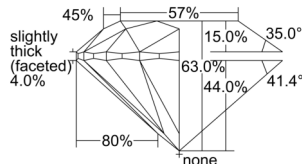

GIA®

FACSIMILE

GIA REPORT 7508299030

Verify this report at GIA.edu

GIA NATURAL DIAMOND DOSSIER®

August 29, 2024
GIA Report Number 7508299030
Shape and Cutting Style ..... Round Brilliant
Measurements ..... 4.67 - 4.69 x 2.95 mm

GRADING RESULTS

Carat Weight ..... 0.40 carat
Color Grade ..... G
Clarity Grade VS1
Cut Grade ..... Excellent

ADDITIONAL GRADING INFORMATION

Polish ..... Excellent
Symmetry ..... Excellent
Fluorescence ..... None
Clarity Characteristics..... Cloud, Crystal, Needle, Pinpoint
Inscription(s): GIA 7508299030

PROPORTIONS

Profile to actual proportions