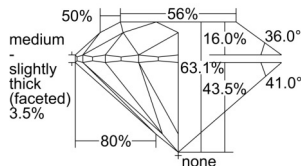

GIA®

FACSIMILE

GIA REPORT 7508300711

Verify this report at GIA.edu

GIA NATURAL DIAMOND DOSSIER®

August 28, 2024
GIA Report Number 7508300711
Shape and Cutting Style ..... Round Brilliant
Measurements ..... 4.48 - 4.52 x 2.84 mm

GRADING RESULTS

Carat Weight ..... 0.35 carat
Color Grade I
Clarity Grade VS1
Cut Grade ..... Excellent

ADDITIONAL GRADING INFORMATION

Polish ..... Excellent
Symmetry ..... Excellent
Fluorescence ..... None
Clarity Characteristics..... Indented Natural, Cloud, Pinpoint
Inscription(s): GIA 7508300711

PROPORTIONS

Profile to actual proportions

GRADING SCALES

GIA COLOR SCALE	GIA CLARITY SCALE	GIA CUT SCALE
COLOURLESS D	FLAWLESS	EXCELLENT
E	INTERNALLY FLAWLESS	
F	VVS₁	VERY GOOD
G		
H	VVS₂	GOOD
I	VS₁	
J	VS₂	FAIR
K	SI₁	
L	SI₂	POOR
M	I₁	
N	I₂	
O	I₃	
P		
Q		
R		
S		
T		
U		
V		
W		
X		
Y		
Z