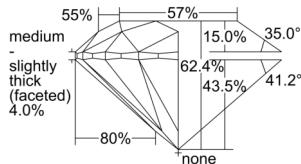

GIA®

FACSIMILE

GIA NATURAL DIAMOND DOSSIER®

August 28, 2024
GIA Report Number 7508301573
Shape and Cutting Style ..... Round Brilliant
Measurements ..... 5.10 - 5.14 x 3.19 mm

GRADING RESULTS

Carat Weight ..... 0.51 carat
Color Grade ..... E
Clarity Grade VS1
Cut Grade ..... Excellent

ADDITIONAL GRADING INFORMATION

Polish ..... Excellent
Symmetry ..... Excellent
Fluorescence ..... None
Clarity Characteristics..... Crystal, Cloud, Needle, Pinpoint
Inspection(s): GIA 7508301573

GIA REPORT 7508301573

Verify this report at GIA.edu

PROPORTIONS

Profile to actual proportions

GRADING SCALES

GIA COLOR SCALE	GIA CLARITY SCALE	GIA CUT SCALE	
D	FLAWLESS	EXCELLENT	
E	INTERNALLY FLAWLESS		
F		VVS₁	VERY GOOD
G	VVS₂		
H	VS₁	GOOD	
I	VS₂		
J	SI₁	FAIR	
K	SI₂		
L	I₁	POOR	
M	I₂		
N	I₃		
O			
P			
Q			
R			
S			
T			
U			
V			
W			
X			
Y			
Z