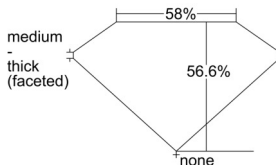

GIA®

FACSIMILE

GIA REPORT

7508301615

Verify this report at GIA.edu

GIA NATURAL DIAMOND DOSSIER®

August 28, 2024
GIA Report Number 7508301615
Shape and Cutting Style ..... Heart Brilliant
Measurements ..... 4.77 x 5.69 x 3.22 mm

GRADING RESULTS

Carat Weight ..... 0.52 carat
Color Grade ..... D
Clarity Grade VVS1

ADDITIONAL GRADING INFORMATION

Polish ..... Excellent
Symmetry ..... Excellent
Fluorescence ..... None
Clarity Characteristics ..... Pinpoint
Inscription(s): GIA 7508301615

PROPORTIONS

Profile not to actual proportions

GRADING SCALES

GIA COLOR SCALE		GIA CLARITY SCALE			
COLORLESS	D	VERY VERY SLIGHTLY INCLUDED	FLAWLESS		
	E		INTERNALLY FLAWLESS		
	F	VERY SLIGHTLY INCLUDED	VVS₁		
	G		VVS₂		
	H		VS₁		
	NEAR COLORLESS	I	SLIGHTLY INCLUDED	VS₂	
		J		SI₁	
		FAINT	K	INCLUDED	SI₂
			L		I₁
			M		I₂
VERT LIGHT			N	INCLUDED	I₃
			O		
			P		
	Q				
LIGHT	R				
	S				
	T				
	U				
	V				
	Z