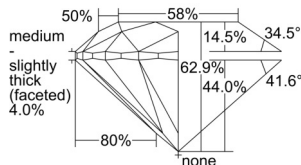

GIA®

FACSIMILE

GIA NATURAL DIAMOND DOSSIER®

August 28, 2024
GIA Report Number 7508304740
Shape and Cutting Style ..... Round Brilliant
Measurements ..... 4.26 - 4.29 x 2.69 mm

GRADING RESULTS

Carat Weight ..... 0.30 carat
Color Grade ..... F
Clarity Grade VS1
Cut Grade ..... Excellent

ADDITIONAL GRADING INFORMATION

Polish ..... Very Good
Symmetry ..... Excellent
Fluorescence ..... None
Clarity Characteristics..... Cloud, Needle, Pinpoint
Inspection(s): GIA 7508304740

GIA REPORT 7508304740

Verify this report at GIA.edu

PROPORTIONS

Profile to actual proportions

GRADING SCALES

GIA COLOR SCALE	GIA CLARITY SCALE	GIA CUT SCALE	
D	FLAWLESS	EXCELLENT	
E	INTERNALLY FLAWLESS		
F		VVS₁	VERY GOOD
G	VVS₂		
H	VS₁	GOOD	
I	VS₂		
J	SI₁	FAIR	
K	SI₂		
L	I₁	POOR	
M	I₂		
N	I₃		
O			
P			
Q			
R			
S			
T			
U			
V			
W			
X			
Y			
Z