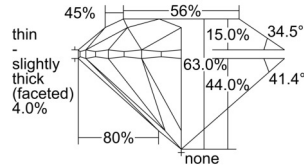

GIA®

FACSIMILE

GIA REPORT 7508308460

Verify this report at GIA.edu

GIA NATURAL DIAMOND DOSSIER®

August 29, 2024
GIA Report Number 7508308460
Shape and Cutting Style ..... Round Brilliant
Measurements ..... 5.35 - 5.40 x 3.38 mm

GRADING RESULTS

Carat Weight ..... 0.60 carat
Color Grade ..... D
Clarity Grade S11
Cut Grade ..... Excellent

ADDITIONAL GRADING INFORMATION

Polish ..... Excellent
Symmetry ..... Excellent
Fluorescence ..... None
Clarity Characteristics ..... Crystal, Feather
Inscription(s): GIA 7508308460

PROPORTIONS

Profile to actual proportions