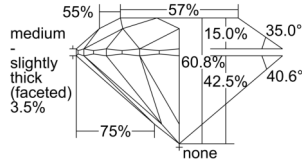

GIA®

FACSIMILE

GIA REPORT

7508313708

Verify this report at GIA.edu

GIA NATURAL DIAMOND DOSSIER®

August 29, 2024
GIA Report Number **7508313708**
Shape and Cutting Style ..... **Round Brilliant**
Measurements ..... **4.55 - 4.58 x 2.77 mm**

GRADING RESULTS

Carat Weight ..... **0.35 carat**
Color Grade ..... **E**
Clarity Grade **VS1**
Cut Grade ..... **Excellent**

ADDITIONAL GRADING INFORMATION

Polish ..... **Excellent**
Symmetry ..... **Excellent**
Fluorescence ..... **None**
Clarity Characteristics..... **Crystal, Feather, Needle, Pinpoint**
Inscription(s): **GIA 7508313708**

PROPORTIONS

Profile to actual proportions

GRADING SCALES

GIA COLOR SCALE

COLORLESS	D
	E
	F
	G
	H
	I
	J
NEAR COLORLESS	K
	L
FAIN	M
	N
	O
	P
VERY LIGHT	Q
	R
	S
	T
	U
	V
	W
	X
	Y
LIGHT	Z

GIA CLARITY SCALE

FLAWLESS	VERY VERY SLIGHTLY INCLUDED	VS₁	VS₂	VS₁	VS₂	SI₁	SI₂	I₁	I₂	I₃		
											FLAWLESS	INTERNALLY FLAWLESS

GIA CUT SCALE

EXCELLENT
VERY GOOD
GOOD
FAIR
POOR