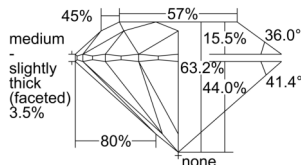

GIA®

FACSIMILE

GIA REPORT 7508314261

Verify this report at GIA.edu

GIA NATURAL DIAMOND DOSSIER®

August 29, 2024
GIA Report Number 7508314261
Shape and Cutting Style ..... Round Brilliant
Measurements ..... 4.79 - 4.82 x 3.04 mm

GRADING RESULTS

Carat Weight ..... 0.43 carat
Color Grade ..... D
Clarity Grade VS1
Cut Grade ..... Excellent

ADDITIONAL GRADING INFORMATION

Polish ..... Excellent
Symmetry ..... Excellent
Fluorescence ..... None
Clarity Characteristics..... Indented Natural, Pinpoint
Inscription(s): GIA 7508314261

PROPORTIONS

Profile to actual proportions

GRADING SCALES

GIA COLOR SCALE	GIA CLARITY SCALE	GIA CUT SCALE
COLOURLESS D	FLAWLESS	EXCELLENT
E	INTERNALLY FLAWLESS	
F	VVS₁	VERY GOOD
G		
H	VVS₂	GOOD
I	VS₁	
J	VS₂	FAIR
K	SI₁	
L	SI₂	POOR
M	I₁	
N	I₂	
O	I₃	
P		
Q		
R		
S		
T		
U		
V		
W		
X		
Y		
Z