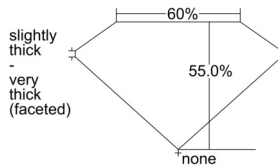

GIA®

FACSIMILE

GIA REPORT 7508322517

Verify this report at GIA.edu

GIA NATURAL DIAMOND DOSSIER®

August 30, 2024
GIA Report Number 7508322517
Shape and Cutting Style ..... Heart Brilliant
Measurements ..... 5.75 x 6.55 x 3.60 mm

GRADING RESULTS

Carat Weight ..... 0.80 carat
Color Grade ..... K
Clarity Grade VS2

ADDITIONAL GRADING INFORMATION

Polish ..... Excellent
Symmetry ..... Excellent
Fluorescence ..... Faint
Clarity Characteristics ..... Cloud
Inscription(s): GIA 7508322517

PROPORTIONS

Profile not to actual proportions

GRADING SCALES

GIA COLOR SCALE		GIA CLARITY SCALE	
COLORLESS	D	VERY VERY SLIGHTLY INCLUDED	FLAWLESS
	E		INTERNALLY FLAWLESS
	F		VVS₁
	G		VVS₂
	H		VS₁
	I		VS₂
	J		SI₁
	K		SI₂
	L		I₁
	M		I₂
NEAR COLORLESS	N	SLIGHTLY INCLUDED	I₃
	O		
	P		
	Q		
FAINT	R	INCLUDED	
	S		
	T		
	U		
VERY LIGHT	V		
	W		
	X		
	Y		
LIGHT	Z