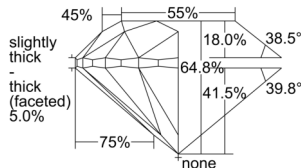

GIA®

FACSIMILE

GIA REPORT 7508323331

Verify this report at GIA.edu

GIA NATURAL DIAMOND DOSSIER®

September 02, 2024
GIA Report Number 7508323331
Shape and Cutting Style ..... Round Brilliant
Measurements ..... 5.49 - 5.55 x 3.58 mm

GRADING RESULTS

Carat Weight ..... 0.70 carat
Color Grade ..... L, Faint Brown
Clarity Grade VS2
Cut Grade ..... Very Good

ADDITIONAL GRADING INFORMATION

Polish ..... Very Good
Symmetry ..... Very Good
Fluorescence ..... None
Clarity Characteristics..... Indented Natural
Inscription(s): GIA 7508323331

PROPORTIONS

Profile to actual proportions

GRADING SCALES

GIA COLOR SCALE	GIA CLARITY SCALE	GIA CUT SCALE	
D	FLAWLESS	EXCELLENT	
E	INTERNALLY FLAWLESS		
F		VVS₁	VERY GOOD
G	VVS₂		
H	VS₁	GOOD	
I	VS₂		
J	SI₁	FAIR	
K	SI₂		
L	I₁	POOR	
M			
N			
O	I₂		
P			
Q	I₃		
R			
S			
T			
U			
V			
W			
X			
Y			
Z