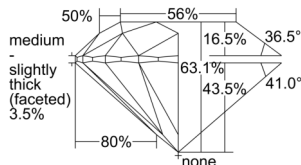

GIA®

FACSIMILE

GIA REPORT 7508323360

Verify this report at GIA.edu

GIA NATURAL DIAMOND DOSSIER®

September 02, 2024
GIA Report Number 7508323360
Shape and Cutting Style ..... Round Brilliant
Measurements ..... 5.84 - 5.88 x 3.70 mm

GRADING RESULTS

Carat Weight ..... 0.78 carat
Color Grade ..... J
Clarity Grade VS1
Cut Grade ..... Excellent

ADDITIONAL GRADING INFORMATION

Polish ..... Excellent
Symmetry ..... Excellent
Fluorescence ..... Faint
Clarity Characteristics..... Crystal, Cloud, Pinpoint
Inscription(s): GIA 7508323360

PROPORTIONS

Profile to actual proportions

GRADING SCALES

GIA COLOR SCALE	GIA CLARITY SCALE	GIA CUT SCALE	
D	FLAWLESS	EXCELLENT	
E	INTERNALLY FLAWLESS		
F		VVS₁	VERY GOOD
G	VVS₂		
H	VS₁	GOOD	
I	VS₂		
J	SI₁	FAIR	
K	SI₂		
L	I₁	POOR	
M	I₂		
N	I₃		
O			
P			
Q			
R			
S			
T			
U			
V			
W			
X			
Y			
Z