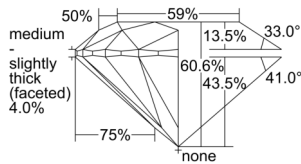

GIA®

FACSIMILE

GIA REPORT 7508323475

Verify this report at GIA.edu

GIA NATURAL DIAMOND DOSSIER®

September 02, 2024
GIA Report Number 7508323475
Shape and Cutting Style ..... Round Brilliant
Measurements ..... 5.86 - 5.90 x 3.56 mm

GRADING RESULTS

Carat Weight ..... 0.75 carat
Color Grade ..... E
Clarity Grade VS1
Cut Grade ..... Excellent

ADDITIONAL GRADING INFORMATION

Polish ..... Excellent
Symmetry ..... Excellent
Fluorescence ..... Faint
Clarity Characteristics..... Crystal, Cloud, Pinpoint
Inscription(s): GIA 7508323475

PROPORTIONS

Profile to actual proportions

GRADING SCALES

GIA COLOR SCALE	GIA CLARITY SCALE	GIA CUT SCALE	
D	FLAWLESS	EXCELLENT	
E	INTERNALLY FLAWLESS		
F		VVS₁	VERY GOOD
G	VVS₂		
H	VS₁	GOOD	
I	VS₂		
J	SI₁	FAIR	
K	SI₂		
L	I₁	POOR	
M			
N			
O	I₂		
P			
Q			
R	I₃		
S			
T			
U			
V			
W			
X			
Y			
Z