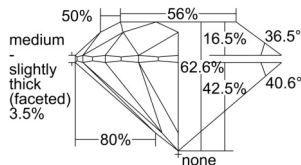

GIA®

FACSIMILE

GIA REPORT 7508323874

Verify this report at GIA.edu

GIA NATURAL DIAMOND DOSSIER®

August 30, 2024
GIA Report Number 7508323874
Shape and Cutting Style ..... Round Brilliant
Measurements ..... 5.29 - 5.32 x 3.32 mm

GRADING RESULTS

Carat Weight ..... 0.58 carat
Color Grade ..... E
Clarity Grade VS1
Cut Grade ..... Excellent

ADDITIONAL GRADING INFORMATION

Polish ..... Excellent
Symmetry ..... Excellent
Fluorescence ..... None
Clarity Characteristics..... Crystal, Pinpoint
Inscription(s): GIA 7508323874

PROPORTIONS

Profile to actual proportions

GRADING SCALES

GIA COLOR SCALE	GIA CLARITY SCALE	GIA CUT SCALE
D	FLAWLESS	EXCELLENT
E	INTERNALLY FLAWLESS	
F	VVS₁	VERY GOOD
G		
H	VS₁	GOOD
I		
J	VS₂	FAIR
K		
L	SI₁	POOR
M		
N	I₁	
O		
P	I₂	
Q		
R	I₃	
S		
T		
U		
V		
W		
X		
Y		
Z