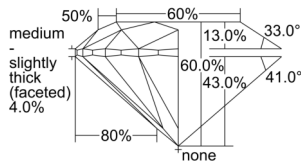

GIA®

FACSIMILE

GIA REPORT 7508327248

Verify this report at GIA.edu

GIA NATURAL DIAMOND DOSSIER®

September 02, 2024
GIA Report Number 7508327248
Shape and Cutting Style ..... Round Brilliant
Measurements ..... 4.35 - 4.37 x 2.61 mm

GRADING RESULTS

Carat Weight ..... 0.30 carat
Color Grade ..... F
Clarity Grade VS1
Cut Grade ..... Excellent

ADDITIONAL GRADING INFORMATION

Polish ..... Excellent
Symmetry ..... Excellent
Fluorescence ..... None
Clarity Characteristics ..... Feather, Pinpoint
Inscription(s): GIA 7508327248

PROPORTIONS

Profile to actual proportions

GRADING SCALES

GIA COLOR SCALE	GIA CLARITY SCALE	GIA CUT SCALE	
D	FLAWLESS	EXCELLENT	
E	INTERNALLY FLAWLESS		
F		VVS₁	VERY GOOD
G	VVS₂		
H	VS₁	GOOD	
I	VS₂		
J	SI₁	FAIR	
K	SI₂		
L	I₁	POOR	
M			
N			
O	I₂		
P			
Q			
R	I₃		
S			
T			
U			
V			
W			
X			
Y			
Z