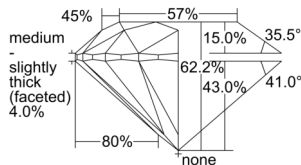

GIA®

FACSIMILE

GIA REPORT 7508328421

Verify this report at GIA.edu

GIA NATURAL DIAMOND DOSSIER®

September 19, 2024
GIA Report Number 7508328421
Shape and Cutting Style ..... Round Brilliant
Measurements ..... 5.27 - 5.30 x 3.29 mm

GRADING RESULTS

Carat Weight ..... 0.56 carat
Color Grade I
Clarity Grade VS2
Cut Grade ..... Excellent

ADDITIONAL GRADING INFORMATION

Polish ..... Excellent
Symmetry ..... Excellent
Fluorescence ..... Faint
Clarity Characteristics ..... Cloud, Crystal, Needle
Inscription(s): GIA 7508328421

PROPORTIONS

Profile to actual proportions

GRADING SCALES

GIA COLOR SCALE	GIA CLARITY SCALE	GIA CUT SCALE	
D	FLAWLESS	EXCELLENT	
E	INTERNALLY FLAWLESS		
F		VVS₁	VERY GOOD
G	VVS₂		
H	VS₁	GOOD	
I	VS₂		
J	SI₁	FAIR	
K	SI₂		
L	I₁	POOR	
M	I₂		
N	I₃		
O			
P			
Q			
R			
S			
T			
U			
V			
W			
X			
Y			
Z