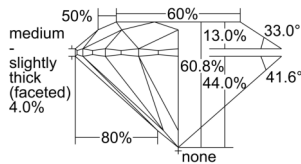

GIA®

FACSIMILE

GIA REPORT 7508329006

Verify this report at GIA.edu

GIA NATURAL DIAMOND DOSSIER®

September 02, 2024
GIA Report Number 7508329006
Shape and Cutting Style ..... Round Brilliant
Measurements ..... 5.71 - 5.76 x 3.49 mm

GRADING RESULTS

Carat Weight ..... 0.70 carat
Color Grade ..... H
Clarity Grade VS1
Cut Grade ..... Excellent

ADDITIONAL GRADING INFORMATION

Polish ..... Excellent
Symmetry ..... Excellent
Fluorescence ..... Faint
Clarity Characteristics ..... Feather, Pinpoint
Inscription(s): GIA 7508329006

PROPORTIONS

Profile to actual proportions

GRADING SCALES

GIA COLOR SCALE

COLORLESS	D
	E
	F
	G
	H
	I
	J
NEAR COLORLESS	K
	L
FAIN	M
	N
	O
	P
	R
VERY LIGHT	S
	T
	U
	V
	W
	X
	Y
LIGHT	Z

GIA CLARITY SCALE

	FLAWLESS
	INTERNALLY FLAWLESS
VERY VERY SLIGHTLY INCLUDED	VVS₁
	VVS₂
VERY SLIGHTLY INCLUDED	VS₁
	VS₂
SLIGHTLY INCLUDED	SI₁
	SI₂
INCLUDED	I₁
	I₂
	I₃

GIA CUT SCALE

	EXCELLENT
	VERY GOOD
	GOOD
	FAIR
	POOR