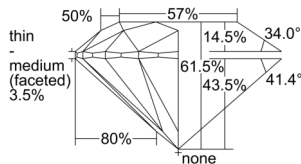

GIA®

FACSIMILE

GIA REPORT 7508331228

Verify this report at GIA.edu

GIA NATURAL DIAMOND DOSSIER®

September 03, 2024
GIA Report Number 7508331228
Shape and Cutting Style ..... Round Brilliant
Measurements ..... 4.34 - 4.36 x 2.67 mm

GRADING RESULTS

Carat Weight ..... 0.30 carat
Color Grade ..... E
Clarity Grade VS2
Cut Grade ..... Excellent

ADDITIONAL GRADING INFORMATION

Polish ..... Excellent
Symmetry ..... Excellent
Fluorescence ..... None
Clarity Characteristics ..... Crystal
Inscription(s): GIA 7508331228

PROPORTIONS

Profile to actual proportions

GRADING SCALES

GIA COLOR SCALE	GIA CLARITY SCALE	GIA CUT SCALE	
D	FLAWLESS	EXCELLENT	
E	INTERNALLY FLAWLESS		
F		VVS₁	VERY GOOD
G	VVS₂		
H	VS₁	GOOD	
I	VS₂		
J	SI₁	FAIR	
K	SI₂		
L	I₁	POOR	
M	I₂		
N	I₃		
O			
P			
Q			
R			
S			
T			
U			
V			
W			
X			
Y			
Z