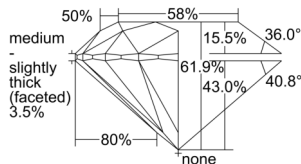

GIA®

FACSIMILE

GIA REPORT 7508331646

Verify this report at GIA.edu

GIA NATURAL DIAMOND DOSSIER®

September 03, 2024
GIA Report Number 7508331646
Shape and Cutting Style ..... Round Brilliant
Measurements ..... 4.39 - 4.41 x 2.73 mm

GRADING RESULTS

Carat Weight ..... 0.32 carat
Color Grade ..... H
Clarity Grade VS1
Cut Grade ..... Excellent

ADDITIONAL GRADING INFORMATION

Polish ..... Excellent
Symmetry ..... Excellent
Fluorescence ..... None
Clarity Characteristics ..... Crystal, Pinpoint, Needle
Inscription(s): GIA 7508331646

PROPORTIONS

Profile to actual proportions

GRADING SCALES

GIA COLOR SCALE	GIA CLARITY SCALE	GIA CUT SCALE	
D	FLAWLESS	EXCELLENT	
E	INTERNALLY FLAWLESS		
F		VVS₁	VERY GOOD
G	VVS₂		
H	VS₁	GOOD	
I	VS₂		
J	SI₁	FAIR	
K	SI₂		
L	I₁	POOR	
M	I₂		
N	I₃		
O			
P			
Q			
R			
S			
T			
U			
V			
W			
X			
Y			
Z