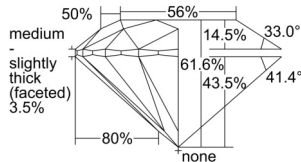

GIA®

FACSIMILE

GIA REPORT 7508332386

Verify this report at GIA.edu

GIA NATURAL DIAMOND DOSSIER®

September 03, 2024
GIA Report Number 7508332386
Shape and Cutting Style ..... Round Brilliant
Measurements ..... 4.42 - 4.45 x 2.73 mm

GRADING RESULTS

Carat Weight ..... 0.32 carat
Color Grade ..... D
Clarity Grade S11
Cut Grade ..... Excellent

ADDITIONAL GRADING INFORMATION

Polish ..... Excellent
Symmetry ..... Excellent
Fluorescence ..... None
Clarity Characteristics ..... Feather, Crystal, Cloud
Inscription(s): GIA 7508332386

PROPORTIONS

Profile to actual proportions

GRADING SCALES

GIA COLOR SCALE	GIA CLARITY SCALE	GIA CUT SCALE	
D	FLAWLESS	EXCELLENT	
E	INTERNALLY FLAWLESS		
F		VVS₁	VERY GOOD
G	VVS₂		
H	VS₁	GOOD	
I	VS₂		
J	S1₁	FAIR	
K	S1₂		
L	I₁	POOR	
M	I₂		
N	I₃		
O			
P			
Q			
R			
S			
T			
U			
V			
W			
X			
Y			
Z