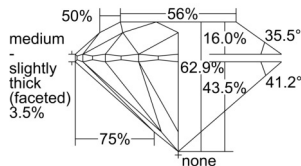

GIA®

FACSIMILE

GIA REPORT 7508335742

Verify this report at gia.edu

GIA NATURAL DIAMOND DOSSIER®

September 03, 2024
GIA Report Number 7508335742
Shape and Cutting Style ..... Round Brilliant
Measurements ..... 5.13 - 5.15 x 3.23 mm

GRADING RESULTS

Carat Weight ..... 0.52 carat
Color Grade I
Clarity Grade S11
Cut Grade ..... Excellent

ADDITIONAL GRADING INFORMATION

Polish ..... Excellent
Symmetry ..... Excellent
Fluorescence ..... None
Clarity Characteristics ..... Feather, Crystal, Cloud
Inspection(s): GIA 7508335742

PROPORTIONS

Profile to actual proportions

GRADING SCALES

GIA COLOR SCALE	GIA CLARITY SCALE	GIA CUT SCALE	
D	FLAWLESS	EXCELLENT	
E	INTERNALLY FLAWLESS		
F		VVS₁	VERY GOOD
G	VVS₂		
H	VS₁	GOOD	
I	VS₂		
J	SI₁	FAIR	
K			
L	SI₂	POOR	
M			
N	I₁		
O	I₂		
P			
Q	I₃		
R			
S			
T			
U			
V			
W			
X			
Y			
Z