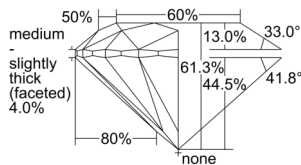

GIA®

FACSIMILE

GIA REPORT 7508342505

Verify this report at GIA.edu

GIA NATURAL DIAMOND DOSSIER®

September 04, 2024
GIA Report Number 7508342505
Shape and Cutting Style ..... Round Brilliant
Measurements ..... 5.10 - 5.13 x 3.14 mm

GRADING RESULTS

Carat Weight ..... 0.50 carat
Color Grade ..... G
Clarity Grade S11
Cut Grade ..... Excellent

ADDITIONAL GRADING INFORMATION

Polish ..... Excellent
Symmetry ..... Excellent
Fluorescence ..... None
Clarity Characteristics ..... Cloud, Crystal
Inscription(s): GIA 7508342505

PROPORTIONS

Profile to actual proportions

GRADING SCALES

GIA COLOR SCALE	GIA CLARITY SCALE	GIA CUT SCALE	
D	FLAWLESS	EXCELLENT	
E	INTERNALLY FLAWLESS		
F		VVS₁	VERY GOOD
G	VVS₂		
H	VS₁	GOOD	
I	VS₂		
J	S1₁	FAIR	
K	S1₂		
L	I₁	POOR	
M	I₂		
N	I₃		
O			
P			
Q			
R			
S			
T			
U			
V			
W			
X			
Y			
Z