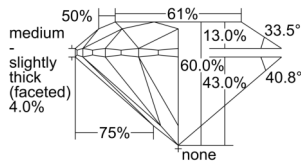

GIA®

FACSIMILE

GIA REPORT 7508344438

Verify this report at GIA.edu

GIA NATURAL DIAMOND DOSSIER®

September 04, 2024
GIA Report Number **7508344438**
Shape and Cutting Style ..... **Round Brilliant**
Measurements ..... **5.12 - 5.14 x 3.08 mm**

GRADING RESULTS

Carat Weight ..... **0.50 carat**
Color Grade ..... **F**
Clarity Grade **VVS1**
Cut Grade ..... **Excellent**

ADDITIONAL GRADING INFORMATION

Polish ..... **Excellent**
Symmetry ..... **Excellent**
Fluorescence ..... **None**
Clarity Characteristics..... **Pinpoint, Internal Graining, Feather**
Inscription(s): **GIA 7508344438**

PROPORTIONS

Profile to actual proportions

GRADING SCALES

GIA COLOR SCALE	GIA CLARITY SCALE	GIA CUT SCALE	
D	FLAWLESS	EXCELLENT	
E	INTERNALLY FLAWLESS		
F		VVS₁	VERY GOOD
G	VVS₂		
H	VS₁	GOOD	
I	VS₂		
J	SI₁	FAIR	
K	SI₂		
L	I₁	POOR	
M			
N			
O	I₂		
P			
Q			
R	I₃		
S			
T			
U			
V			
W			
X			
Y			
Z