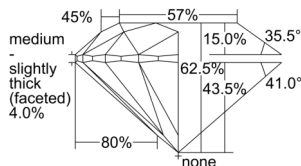

GIA®

FACSIMILE

GIA REPORT 7508344712

Verify this report at GIA.edu

GIA NATURAL DIAMOND DOSSIER®

September 04, 2024
GIA Report Number **7508344712**
Shape and Cutting Style ..... **Round Brilliant**
Measurements ..... **5.24 - 5.27 x 3.28 mm**

GRADING RESULTS

Carat Weight ..... **0.56 carat**
Color Grade ..... **E**
Clarity Grade **S12**
Cut Grade ..... **Excellent**

ADDITIONAL GRADING INFORMATION

Polish ..... **Excellent**
Symmetry ..... **Excellent**
Fluorescence ..... **None**
Clarity Characteristics ..... **Crystal, Cloud**
Inscription(s): **GIA 7508344712**

PROPORTIONS

Profile to actual proportions

GRADING SCALES

GIA COLOR SCALE	GIA CLARITY SCALE	GIA CUT SCALE	
D	FLAWLESS	EXCELLENT	
E	INTERNALLY FLAWLESS		
F		VVS₁	VERY GOOD
G	VVS₂		
H	VS₁	GOOD	
I	VS₂		
J	S1₁	FAIR	
K	S1₂		
L	I₁	POOR	
M	I₂		
N	I₃		
O			
P			
Q			
R			
S			
T			
U			
V			
W			
X			
Y			
Z